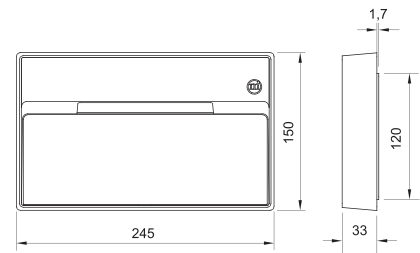

Now FORMA is also available in two new rectangular formats, offering even more design flexibility and seamless integration into any space.

Forma 1.2

Forma 2.2

1.2

Source type	chip SMD
CCT	2700K 3000K 4000K
CRI	>90
Step MacAdam	3
Lumen output	up to 355 lm
Beam angle	A25°
Optical optional	None
Lifetime	L80 B10 50.000h
IP rating	IP65
IK rating	IK08
Type of finishing	Epoxy-polyester powder coating
Finishing colour	Anthracite RAL7016 Black RAL9005 Corten Green RAL6009 Paintable primer White RAL9003
Body material	Die-cast aluminum EN AB46100
Diffuser material	Polycarbonate UV-stabilised
Diffuser thickness	2mm
Class ISO 9223	C5
Operating temperature	-20° C / +50° C
Power	5W
Input power supply	Costant voltage 24V
Ballast	Remote
Insulation class	III Class
Dimmable	Yes
Cable type	FR5FOEM7-AD8 2x0,5 mm ²
Electrical connetion	Parallel
Idroskud® protection	Yes

Photometry

A25°

2.2

Source type	chip SMD
CCT	2700K 3000K 4000K
CRI	>90
Step MacAdam	3
Lumen output	up to 725 lm
Beam angle	A25°
Optical optional	None
Lifetime	L80 B10 50.000h
IP rating	IP65
IK rating	IK08
Type of finishing	Epoxy-polyester powder coating
Finishing colour	Anthracite RAL7016 Black RAL9005 Corten Green RAL6009 Paintable primer White RAL9003
Body material	Die-cast aluminum EN AB46100
Diffuser material	Polycarbonate UV-stabilised
Diffuser thickness	2mm
Class ISO 9223	C5
Operating temperature	-20° C / +50° C
Power	10W
Input power supply	Costant voltage 24V
Ballast	Remote
Insulation class	III Class
Dimmable	Yes
Cable type	FR5FOEM7-AD8 2x0,5 mm ²
Electrical connetion	Parallel
Idroskud® protection	Yes