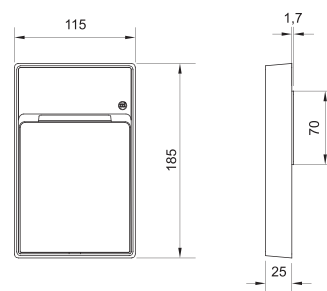

Now FORMA is also available in two new rectangular formats, offering even more design flexibility and seamless integration into any space.

Forma 1.2

Forma 2.2

1.2

Source type	chip SMD
CCT	2700K 3000K 4000K
CRI	>90
Step MacAdam	3
Lumen output	up to 355 lm
Beam angle	A25°
Optical optional	None
Lifetime	L80 B10 50.000h
IP rating	IP65
IK rating	IK08
Type of finishing	Epoxy-polyester powder coating
Finishing colour	Anthracite RAL7016 Black RAL9005 Corten Green RAL6009 Paintable primer White RAL9003
Body material	Die-cast aluminum EN AB46100
Diffuser material	Polycarbonate UV-stabilised
Diffuser thickness	2mm
Class ISO 9223	C5
Operating temperature	-20° C / +50° C
Power	5W
Input power supply	Costant voltage 24V
Ballast	Remote
Insulation class	III Class
Dimmable	Yes
Cable type	FR5FOEM7-AD8 2x0,5 mm ²
Electrical connetion	Parallel
Idroskud® protection	Yes

Photometry

A25°

2.2

Source type	chip SMD
CCT	2700K 3000K 4000K
CRI	>90
Step MacAdam	3
Lumen output	up to 725 lm
Beam angle	A25°
Optical optional	None
Lifetime	L80 B10 50.000h
IP rating	IP65
IK rating	IK08
Type of finishing	Epoxy-polyester powder coating
Finishing colour	Anthracite RAL7016 Black RAL9005 Corten Green RAL6009 Paintable primer White RAL9003
Body material	Die-cast aluminum EN AB46100
Diffuser material	Polycarbonate UV-stabilised
Diffuser thickness	2mm
Class ISO 9223	C5
Operating temperature	-20° C / +50° C
Power	10W
Input power supply	Costant voltage 24V
Ballast	Remote
Insulation class	III Class
Dimmable	Yes
Cable type	FR5FOEM7-AD8 2x0,5 mm ²
Electrical connetion	Parallel
Idroskud® protection	Yes